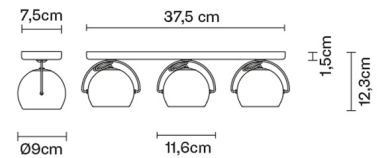

BELUGA COLOUR

D57G2500

Marc Sadler

Dimensions

Description

Wall/ceiling lamp with adjustable transparent crystal diffusers. Polished chrome-plated metal structure.

Voltage

220-240V

Bulb

Weight

Net: 2.95 kg
Gross: 2.95 kg

Packaging

Volume: 0.014 m³
Number of boxes: 1

Specs

IP20

In the same family