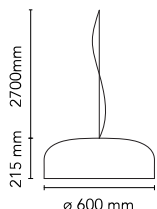

Smithfield Suspension

av Jasper Morrison , 2009

Suspension lamp with direct light. Aluminium body. Available in gloss black, white or MUD. Injection-moulded opalescent methacrylate diffuser. Steel ceiling attachment with steel suspension cable, 5 pole electric cable in PTFE double insulation, working length 2700 mm.

| | |
|------------------------------|---|
| Montering | Pendel |
| Miljø | Innendørs |
| Vekt | 4,5 Kg |
| Lyskilde tilgjengelig | 4 x RF29186 LED 10W E27 3000K A70 [e] 965lm Dimmable 4 x RF28782 LED 10W E27 2700K A70 [e] 965lm Dimmable 4 x LED 15W E27 2000lm 2700K [e] cod. RF28665 Dimmable 4 x RF28666 LED 17W E27 1900lm 2700K [e] Dimmable 4 x LED 17W E27 1900lm 2700K [e] cod. RF26259 Dimmable 4 x LED 17W E27 2000lm 3000K [e] cod. RF26258 Dimmable |

| | |
|----------------------------|----------|
| Nødsituasjon | Uten |
| Spenning | 220-250V |
| Effekt | MAX 230W |
| Batteri | Nei |
| Forsyning inkludert | Ja |

| | |
|--------------------|-----------------------|
| Kabellengde | 2700 mm |
| Materialer | Aluminium, Metakrylat |