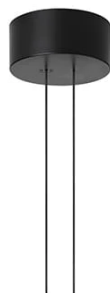

Arrangements Round Large

by Michael Anastassiades , 2018

Diffuse light suspended lighting device. Body in extruded, curved NC-machined and black powder-coated aluminium, diffuser in platinum optical silicone.

Each component can be connected to the power pack by means of an electrical and mechanical connection system designed for customisable product set-up.

Roses available with two powers: lamp with power under 70W and lamp with power under 190W. Class III roses also available for installations with remote power supply: "surface" version for installations on cement, "recessed" version for plasterboard ceilings.

Cable length 2.5m

Mounting	Pendant
Environment	Indoor
Weight	1.3 Kg
Light sources available	1 x FLEX STRIP LED 54W 2751lm 2700K CRI90 [i]
Emergency	Without
Voltage	48V
Power	54W
Battery	No
Supply included	No
Cord Length	2500 mm
Materials	Aluminum
Colors	● F0408030 - Black

Arrangements Round Large

by Michael Anastassiades , 2018

F0415030
Big Rose-MAX190W

F0416030
Small Rose-MAX70

F0418030
Recessed Rose-MAX190W