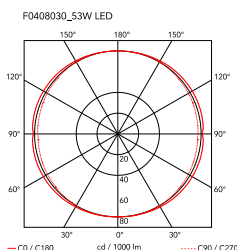

Mounting	Pendant
Environment	Indoor
Weight	1.3 Kg
Light sources available	1 x FLEX STRIP LED 54W 2751lm 2700K CRI90 [i]
Emergency	Without
Voltage	48V
Power	54W
Battery	No
Supply included	No
Cord Length	2500 mm
Materials	Aluminum
Colors	● F0408030 - Black