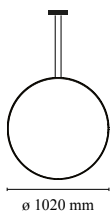

Mounting	Pendant
Environment	Indoor
Weight	1.3 Kg
Light sources available	1 x FLEX STRIP LED 54W 2751lm 2700K CRI90 [i]
Emergency	Without
Voltage	48V
Power	54W
Battery	No
Supply included	No
Cord Length	2500 mm
Materials	Aluminum
Colors	● F0408030 - Black