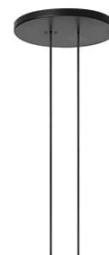

Arrangements Round Large

by Michael Anastassiades , 2018

Diffuse light suspended lighting device. Body in extruded, curved NC-machined and black powder-coated aluminium, diffuser in platinum optical silicone.

Each component can be connected to the power pack by means of an electrical and mechanical connection system designed for customisable product set-up.

Roses available with two powers: lamp with power under 70W and lamp with power under 190W. Class III roses also available for installations with remote power supply: "surface" version for installations on cement, "recessed" version for plasterboard ceilings.

Cable length 2.5m

Mounting	Pendant
Environment	Indoor
Weight	1.3 Kg
Light sources available	1 x FLEX STRIP LED 54W 2751lm 2700K CRI90 [i]
Emergency	Without
Voltage	48V
Power	54W
Battery	No
Supply included	No
Cord Length	2500 mm
Materials	Aluminum
Colors	● F0408030 - Black

Arrangements Round Large

by Michael Anastassiades , 2018

F0415030
Big Rose-MAX190W

F0416030
Small Rose-MAX70

F0418030
Recessed Rose-MAX190W