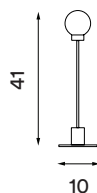

Bulb: G9, Halogen Max. 40 W

Voltage: 220V - 240V - 50/60Hz

Net weight: 0.9 kg

Outer package: 2

Spare part available: Glass shade

Dimensions and light direction:

Bulb included:

Halogen 40 W - Energy class: D