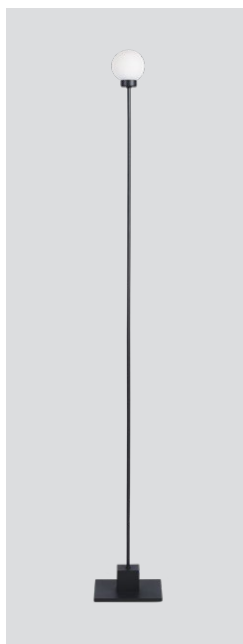

Snowball floor

Snowball floor steel
– Item no. 122

Snowball floor white
– Item no. 123

Snowball floor black
– Item no. 142

Snowball floor brass
Item no. 140

Product type: Floor lamp

Design: Trond Svendgård, 2005

Body material: Steel and aluminium or brass

Body colour: Steel, white, black or brass

Shade material: Mouth blown glass

Shade colour: Opal white matt

Wire (with dimmer switch): Transparent (steel and white versions), black (black and brass versions), 200 cm

Bulb: G9, Max. 40 W

Voltage: 220V - 240V - 50/60Hz

Net weight: 1.6 kg

Outer package: 2

Spare part available: Glass shade

Dimensions and light direction:

Bulb included:

Halogen 40 W - Energy class: D