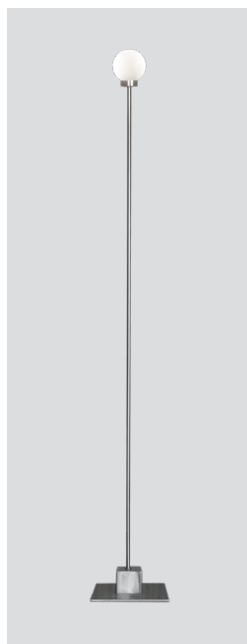

Snowball floor

Snowball floor steel
– Item no. 122

Snowball floor white
– Item no. 123

Snowball floor black
– Item no. 142

Snowball floor brass
Item no. 140

Product type: Floor lamp

Design: Trond Svendgård, 2005

Body material: Steel and aluminium or brass

Body colour: Steel, white, black or brass

Shade material: Mouth blown glass

Shade colour: Opal white matt

Wire (with dimmer switch): Transparent (steel and white versions), black (black and brass versions), 200 cm

Bulb: G9, Max. 40 W

Voltage: 220V - 240V - 50/60Hz

Net weight: 1.6 kg

Outer package: 2

Spare part available: Glass shade

Dimensions and light direction:

Bulb included:

Halogen 40 W - Energy class: D