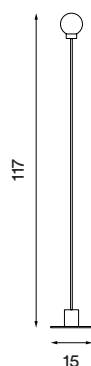

Snowball floor

Snowball floor steel
– Item no. 122

Snowball floor white
– Item no. 123

Snowball floor black
– Item no. 142

Snowball floor brass
Item no. 140

Product type: Floor lamp

Design: Trond Svendgård, 2005

Body material: Steel and aluminium or brass

Body colour: Steel, white, black or brass

Shade material: Mouth blown glass

Shade colour: Opal white matt

Wire (with dimmer switch): Transparent (steel and white versions), black (black and brass versions), 200 cm

Bulb: G9, Max. 40 W

Voltage: 220V - 240V - 50/60Hz

Net weight: 1.6 kg

Outer package: 2

Spare part available: Glass shade

Dimensions and light direction:

Bulb included:

Halogen 40 W - Energy class: D

Prices NOK	(RRP ex. VAT)	(RRP incl. VAT)
Steel, white, black	1 752,-	2 190,-
Brass	2 872,-	3 590,-

Prices DKK	(RRP ex. VAT)	(RRP incl. VAT)
Steel, white, black	1 272,-	1 590,-
Brass	2 232,-	2 790,-

Prices SEK	(RRP ex. VAT)	(RRP incl. VAT)
Steel, white, black	1 672,-	2 090,-
Brass	3 032,-	3 790,-