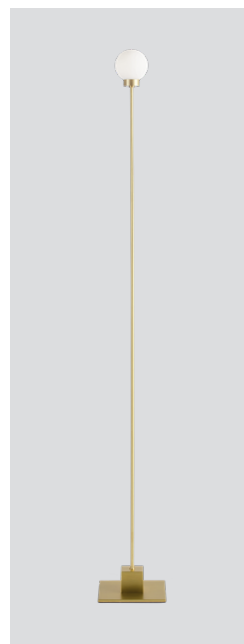

Snowball floor

Snowball floor steel
– Item no. 122

Snowball floor white
– Item no. 123

Snowball floor black
– Item no. 142

Snowball floor brass
Item no. 140

Product type: Floor lamp

Design: Trond Svendgård, 2005

Body material: Steel and aluminium or brass

Body colour: Steel, white, black or brass

Shade material: Mouth blown glass

Shade colour: Opal white matt

Wire (with dimmer switch): Transparent (steel and white versions), black (black and brass versions), 200 cm

Bulb: G9, Max. 40 W

Voltage: 220V - 240V - 50/60Hz

Net weight: 1.6 kg

Outer package: 2

Spare part available: Glass shade

Dimensions and light direction:

Bulb included:

Halogen 40 W - Energy class: D