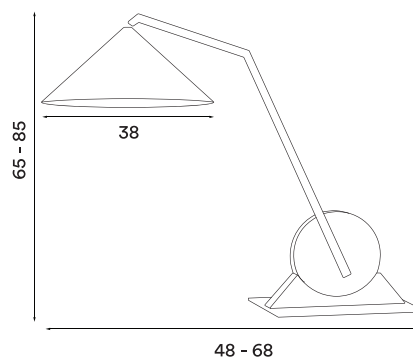

Gear table single

Gear table single
– Item no. 411

Product type: Table lamp
Design: Johan Lindstén, 2018
Base, body and shade material: Steel
Base, body and shade colour: Black
Shade inner colour: White
Wire (with dimmer switch): Black, 200 cm
Bulb: E27, Max. 60 W (dimmable)
Voltage: 220V - 240V - 50/60Hz
Net weight: 6.1 kg
Order quantity: 1

Dimensions and light direction:

Recommended dimmable bulb:

LED – 11 W H – 40 W

Prices NOK	(RRP ex. VAT)	(RRP incl. VAT)
	4 792,-	5 990,-

Prices SEK	(RRP ex. VAT)	(RRP incl. VAT)
	5 112,-	6 390,-

Prices DKK	(RRP ex. VAT)	(RRP incl. VAT)
	3 672,-	4 590,-