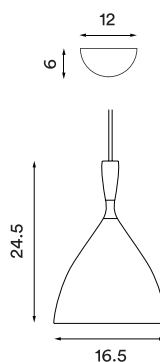

**Wire:** White rubber (white version only) or black rubber (all other versions), 370 cm

**Bulb:** E27, Max. 60 W

**Voltage:** 220V - 240V - 50/60Hz

**Net weight:** 0.7 kg

**Outer package:** 2

**Spare part available:** Cord grip canopy

**Dimensions and light direction:**

**Recommended bulb:**

**Prices NOK**

**(RRP ex. VAT) (RRP incl. VAT)**

1 512,-

1 890,-

**Prices SEK**

**(RRP ex. VAT) (RRP incl. VAT)**