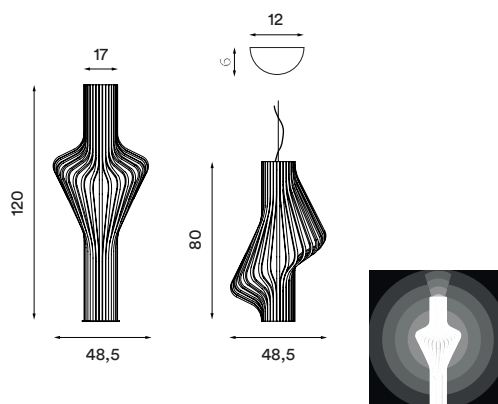

# Diva

Diva floor oak  
– Item no. 370

Diva floor smoked oak  
– Item no. 372

Diva pendant oak  
– Item no. 380

Diva pendant smoked oak  
– Item no. 382

Diva floor base – Item no. 390

Diva hanging part – Item no. 391

**Product type:** Floor lamp and pendant lamp series  
**Design:** Peter Natedal & Thomas Kalvatn Egset, 2009  
**Shade material and colour:** Oak or smoked oak, laminated plywood  
**Glass shade material:** Mouth blown glass  
**Glass shade colour:** Opal white matt  
**Body material and colour:** Steel  
**Wire:** Transparent, 200 cm (floor) and 370 cm (pendant)  
**Dimmer switch:** Transparent (floor lamp only)  
**Bulb:** G9, Max. 40 W  
**Voltage:** 220V - 240V - 50Hz  
**Net weight:** 7 kg (floor lamp), 4.5 kg (pendant lamp)  
**Order quantity:** 1  
**Spare parts available:** Glass shade

## Dimensions and light direction: