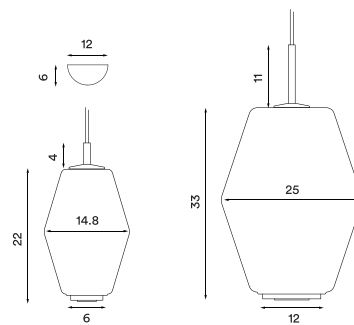

Body colours: Brass matt, dark grey or white

Wire: Black rubber (brass and grey versions), white rubber (white version), 370 cm

Bulb: E27, Max. 40 W (small),

E27, Max. 100 W (large)

Voltage: 220V - 240V - 50Hz

Net weight: 0.8 Kg (small), 2.1 Kg (large)

Minimum order size: 2

Spare parts available: Light diffuser ring, cord grip canopy, glass shade

Dimensions and light direction:

Recommended bulbs:

LED - 7 W H - 30 W