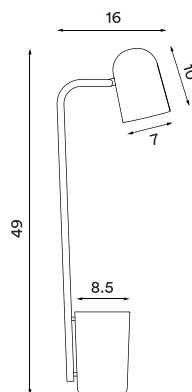

Colours: White, dark grey, dark green, or warm beige (shade inner colour is same as outer colour)

Wire: Black or white (white version only), 200 cm (with switch)

Bulb: GU10, Max. 6 W LED only

Voltage: 220V - 240V - 50Hz

Net weight: 2.1 kg

Outer package: 2

Dimensions and light direction:

Recommended bulb:

Prices NOK (RRP ex. VAT) (RRP incl. VAT)

1 592,-	1 990,-
---------	---------

Prices SEK (RRP ex. VAT) (RRP incl. VAT)

1 672,-	2 090,-
---------	---------