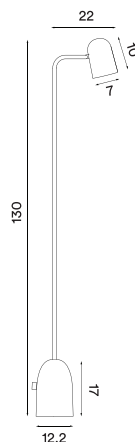

Shade and body material: Steel

Colours: White, dark grey, dark green, or warm beige (shade inner colour is same as outer colour)

Wire: Black or white (white version only), 200 cm

Switch: Dimmer switch on the floor base

Bulb: GU10, Max. 6 W LED only (dimmable)

Voltage: 220V - 240V - 50/60Hz

Net weight: 7.3 kg

Order quantity: 1

Dimensions and light direction:

Recommended dimmable bulb:

Prices NOK (RRP ex. VAT) (RRP incl. VAT)