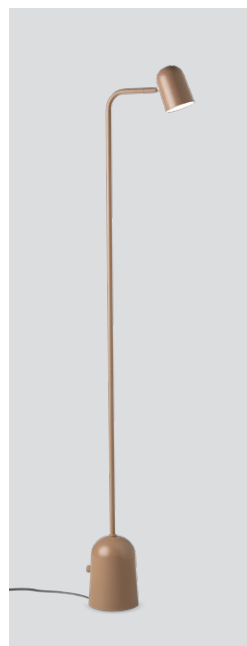

Buddy floor

Buddy floor white
– Item no. 240

Buddy floor dark grey
– Item no. 241

Buddy floor dark green
– Item no. 242

Buddy floor warm beige
– Item no. 243

Product type: Floor lamp

Design: Mads Sætter-Lassen, 2019

Shade and body material: Steel

Colours: White, dark grey, dark green, or warm beige (shade inner colour is same as outer colour)

Wire: Black or white (white version only), 200 cm

Switch: Dimmer switch on the floor base

Bulb: GU10, Max. 6 W LED only (dimmable)

Voltage: 220V - 240V - 50/60Hz

Net weight: 7.3 kg

Order quantity: 1

Dimensions and light direction:

Recommended dimmable bulb:

Prices NOK (RRP ex. VAT) (RRP incl. VAT)