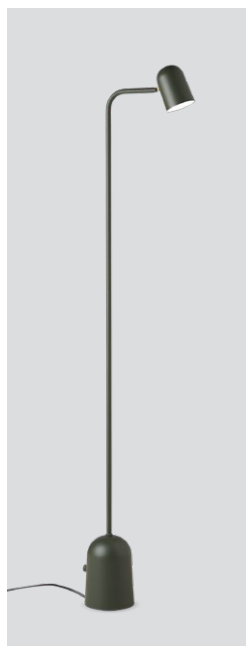

Buddy floor

Buddy floor white
– Item no. 240

Buddy floor dark grey
– Item no. 241

Buddy floor dark green
– Item no. 242

Buddy floor warm beige
– Item no. 243

Product type: Floor lamp

Design: Mads Sætter-Lassen, 2019

Shade and body material: Steel

Colours: White, dark grey, dark green, or warm beige (shade inner colour is same as outer colour)

Wire: Black or white (white version only), 200 cm

Switch: Dimmer switch on the floor base

Bulb: GU10, Max. 6 W LED only (dimmable)

Voltage: 220V - 240V - 50/60Hz

Net weight: 7.3 kg

Order quantity: 1

Dimensions and light direction:

Recommended dimmable bulb:

Prices NOK (RRP ex. VAT) (RRP incl. VAT)