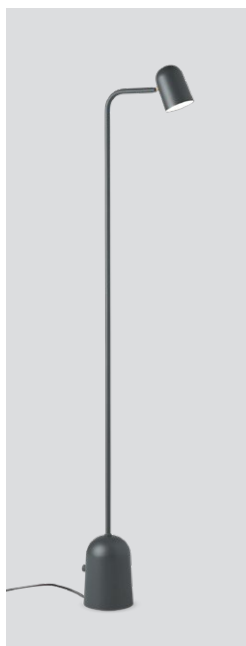

Buddy floor

Buddy floor white
– Item no. 240

Buddy floor dark grey
– Item no. 241

Buddy floor dark green
– Item no. 242

Buddy floor warm beige
– Item no. 243

Product type: Floor lamp

Design: Mads Sætter-Lassen, 2019

Shade and body material: Steel

Colours: White, dark grey, dark green, or warm beige (shade inner colour is same as outer colour)

Wire: Black or white (white version only), 200 cm

Switch: Dimmer switch on the floor base

Bulb: GU10, Max. 6 W LED only (dimmable)

Voltage: 220V - 240V - 50/60Hz

Net weight: 7.3 kg

Order quantity: 1

Dimensions and light direction:

Recommended dimmable bulb:

Prices NOK (RRP ex. VAT) (RRP incl. VAT)