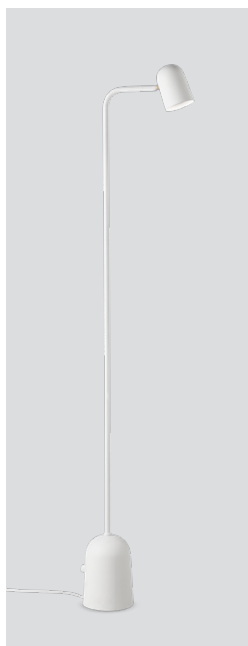

Buddy floor

Buddy floor white
– Item no. 240

Buddy floor dark grey
– Item no. 241

Buddy floor dark green
– Item no. 242

Buddy floor warm beige
– Item no. 243

Product type: Floor lamp

Design: Mads Sætter-Lassen, 2019

Shade and body material: Steel

Colours: White, dark grey, dark green, or warm beige (shade inner colour is same as outer colour)

Wire: Black or white (white version only), 200 cm

Switch: Dimmer switch on the floor base

Bulb: GU10, Max. 6 W LED only (dimmable)

Voltage: 220V - 240V - 50/60Hz

Net weight: 7.3 kg

Order quantity: 1

Dimensions and light direction:

Recommended dimmable bulb:

Prices NOK (RRP ex. VAT) (RRP incl. VAT)