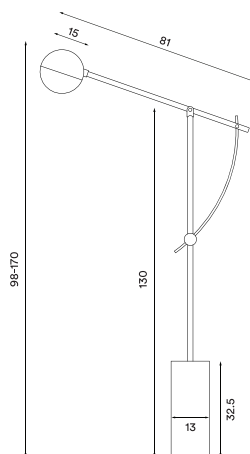

Balancer floor

Balancer floor
– Item no. 665

Product type: Floor lamp
Design: Yuue, 2017
Base, body and shade material: Steel
Base, body and shade colour: Black matt
Light diffuser material: Mouth blown glass
Light diffuser colour: Opal white matt
Wire: Black, 200 cm
Dimmer switch: Black
Bulb: E27, Max. 60 W (dimmable)
Voltage: 220V - 240V - 50Hz
Net weight: 16 kg
Order quantity: 1
Spare parts available: Light diffuser glass

Dimensions and light direction:

Recommended dimmable bulb:

 LED – 11 W  H – 40 W

Prices NOK	(RRP ex. VAT)	(RRP incl. VAT)	Prices SEK	(RRP ex. VAT)	(RRP incl. VAT)
	5 592,-	6 990,-		6 232,-	7 790,-
Prices DKK	(RRP ex. VAT)	(RRP incl. VAT)	Prices Euro	(RRP ex. VAT)	(RRP incl. VAT)
	4 872,-	6 090,-		683,-	820,-