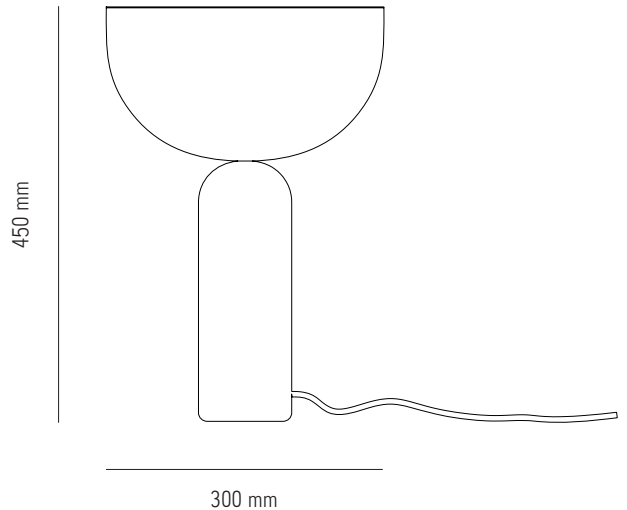

NEW WORKS.

Product Fact Sheet - Lighting - Kizu Table Lamp, Large

Kizu Table Lamp, Large

Lars Tornøe

Composed of two bold sculptural forms, the Kizu Table Lamp displays a weightless balancing act. The illusion of gravity creates a tension within the piece, while its curved forms initiate a calming effect. This kissing point of material and function creates an object in perfect harmony.

Product Name	Kizu Table Lamp
Designer	Lars Tornøe
Year	2015
Category	Lighting
Type	Table Lamp
Material	Marble, Acrylic
Colour/Variant	White Marble w. White Acrylic/Black Marble w. White Acrylic
Product Dimensions	H:450 x Ø: 300 mm
Packaging Dimensions	H: 370 x W: 370 x D: 620 mm
Cord	White or Black PVC cord 1800 mm - Dimmable switch 300 mm from lamp base
Weight (incl. Packaging)	7,8 kg
Light Source	E27 LED Max 11W (Dimmable bulb Only) 220-240V~ 50/60Hz
Bulb	Not Included
Certification	CE, Class II, IP20
County of origin	China
Master packaging	1