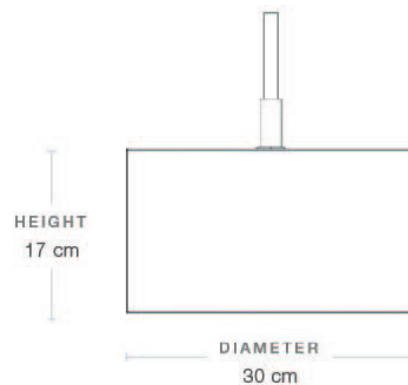

Dimensions & Weight

SHADE DIAMETER	Ø30 cm
SHADE HEIGHT	17 cm
TOTAL WEIGHT	0,930 kg

Packaging

NUMBER OF PARCELS	1
PACKAGING LENGTH	25.5cm
PACKAGING WIDTH	18.5 cm
PACKAGING HEIGHT	7.5 cm
PACKAGING WEIGHT	0,110 kg
GROSS WEIGHT	1,040 kg