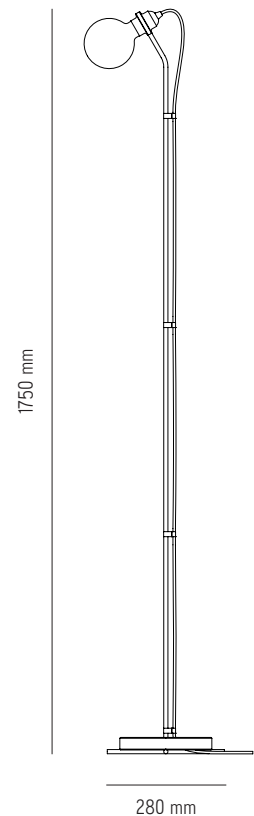

# NEW WORKS.

*Product Fact Sheet - Lighting - Five Floor Lamp*

## Five Floor Lamp

*Gaspard Graulich*

The Five Floor Lamp explores the pure function of a lamp to support illumination, bringing five raw elements together to create a unique industrial piece for the interior environment. By elegantly adjusting the components materials and proportions, Five Floor Lamp demonstrates a raw honesty, combined to produce a graceful sculptural piece.

# NEW WORKS.

Product Fact Sheet - Lighting - Five Floor Lamp

## Specifications

<b>Product Name</b>	Five Floor Lamp
<b>Designer</b>	Gaspard Graulich
<b>Year</b>	2016
<b>Category</b>	Lighting
<b>Type</b>	Floor Lamp
<b>Material</b>	Powder coated steel, marble and electroplated aluminium
<b>Colour/Variant</b>	White w. White Marble Base/ Black w. Black Marble Base
<b>Product Dimensions</b>	H: 1750 x Ø: 280 mm
<b>Packaging Dimensions</b>	H: 195 x W: 570 x D: 310 mm
<b>Cord</b>	Black Nylon, 1800 mm - Dimmable switch 300 mm from lamp base
<b>Weight (incl. Packaging)</b>	5,2 kg
<b>Light Source</b>	E27 Max 60W or LED 11W (dimnable Bulb Only) (220-240~50/60 Hz)
<b>Bulb</b>	Included
<b>Certification</b>	CE, Class II, IP20
<b>County of origin</b>	China
<b>Master packaging</b>	1