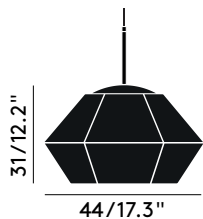

CUT SHORT

NEW

OFF

ON

OFF

ON

Futuristic and faceted, Cut is an exercise in optics. Its space-age mirror finish when off transforms into a translucent kaleidoscopic gem when on. Hypnotising reflections repeat infinitely within the diamond cut, vacuum metallised interior. Produced in multiple finishes, short and tall, pendant and surface – these are the latest adventures in our fascination with reflectivity, luminosity and transparency. Cluster for maximum effect. Available as Pendant and Surface Light.

CUT SHORT PENDANT EU

Code

Chrome CUSP01CHEU

Gold CUSP01GOEU

Year of Design 2016

Material Polycarbonate

Bulb Spec E27 GLS 28W (max). Bulb not included.

Cable Spec 250cm/98.4in clear cable.

Dimmability Mains dimmable (depending on lamp application).