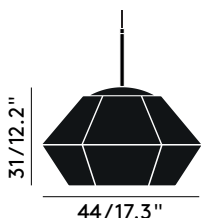

CUT SHORT PENDANT EU

Code

Chrome CUSP01CHEU

Gold CUSP01GOEU

Year of Design 2016

Material Polycarbonate

Bulb Spec E27 GLS 28W (max). Bulb not included.

Cable Spec 250cm/98.4in clear cable.

CUT SHORT PENDANT EU

Code	
Smoke	CUSP01SMEU
Blue	CUSP01SMEU

Year of Design	2016
Material	Polycarbonate
Bulb Spec	E27 GLS 28W (max). Bulb not included.
Cable Spec	250cm/98.4in clear cable.
Dimmability	Mains dimmable (depending on lamp application).
Made To Order	MOQ 50 units, lead time 3 months

Country of origin

Germany

Packaging

Height	0.4 m
Width	0.45 m
Length	0.45 m
Weight	2.8 kg

Product weight

1.5 kg

Ceiling Rose Included

Chrome - Chrome Plated Metal
Gold - Polished Brass Steel
Smoke - Polished Chrome Steel
Blue - Gloss Blue Steel
11.5 cm