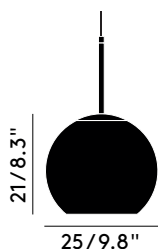

# COPPER ROUND 25CM

Copper shade is an over-sized, blow moulded and perfectly reflective globe that kick started the recent craze for copper in interiors the world over. This year we strip away the copper in favour of two new radical attitudes. In high-reflective Blue, Copper shade takes on the weightless form of a helium-filled balloon, an unidentified space-age object. In fetish black, Copper Shade becomes a patent monochromatic orb, a slick black ball with a metallised aluminium interior.

## COPPER 25CM PENDANT EU

<b>Code</b>	
Bronze	MSS2501-PEUM1
Copper	MSS02REU
Black	MSS02RBKEU
Blue	MSS02RBKEU

<b>Year of Design</b>	2005
<b>Material</b>	Polycarbonate
<b>Bulb Spec</b>	Copper Bronze – E27 28W (max), Copper, Black & Blue – E14 25W (max). Bulb not included.
<b>Cable Spec</b>	250cm/98.4in clear cable.
<b>Dimmability</b>	Mains dimmable (depending on lamp application).

## COPPER ROUND 25CM

### Packaging

Height	0.31 m
Width	0.31 m
Length	0.41 m
Weight	1.7 kg