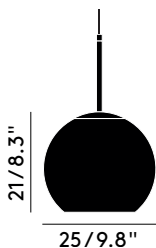

COPPER 25CM PENDANT EU

Code

Chrome MSS02RCHEU

Gold MSS02RGOEU

Year of Design	2005
Material	Polycarbonate
Bulb Spec	Silver and Gold – E14 25W (max). Bulb not included.
Cable Spec	250cm/98.4in clear cable.
Dimmability	Mains dimmable (depending on lamp application).
Made To Order	MOQ 50 units, lead time 3 months