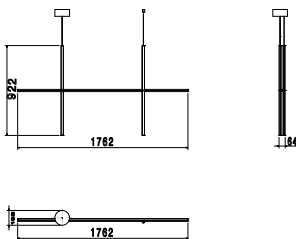

Coordinates Suspension2

av Michael Anastassiades , 2020

Coordinates' is a lighting system consisting of horizontal and vertical strip lights that form illuminated grid-like structures of various complexities. The system can be easily adapted for different environments of varying scale.

In addition to the customized solutions there are a collection of standard chandeliers of pared-down configurations that can be used in any setting.

Montering	Pendel
Miljø	Innendørs
Vekt	2,7 Kg
Lyskilde tilgjengelig	1 x Strip Led 55W [i] 2700K 2960lm CRI95
Nødsituasjon	Uten
Dimmer	Included 1-10/Push/Dali
Spenning	120-277V
Effekt	55W
Batteri	Nei
Forsyning inkludert	Nei