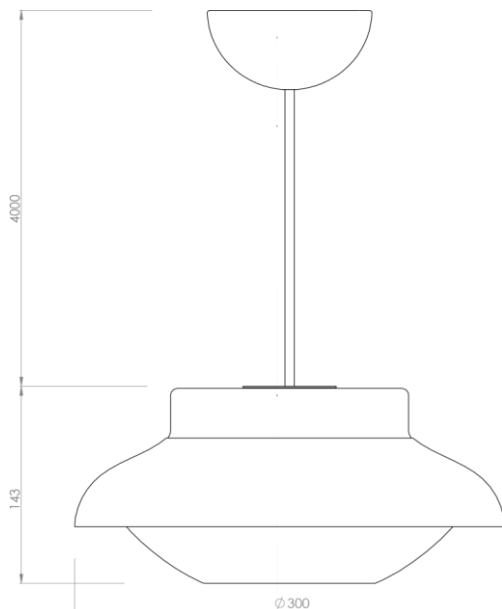

DESCRIPTION

Collar Lamp is the German designer Sebastian Herkner's first product for GUBI. Collar Lamp is a series of pendant lights that combines mouth blown glass and an aluminum "collar", used as a reflector, which gives it an iconic strong character. The lamp looks great as an individual lamp but by mixing colours and sizes it gives possibilities for strong personal and playful installations.

VERSION - COLLAR Ø300

Colour codes are indicative.

- Fabric cable is black // Canopy is black lacquered // Gloss level Shade 2 / Glass top 10
- Soft Fog / Shade NCS S 1502-Y / Glass top NCS S 3005-Y20R / White inside RAL 9003
- Carbone / Shade NCS S 8500-N / Glass top NCS S 9000-N / White inside RAL 9003
- Stone Grey / Shade NCS S 2005-B80G / Glass top NCS S 5005-B80G / White inside RAL 9003
- Terracotta / Ghade NCS S 4030-Y70R / Glass top NCS S 7020-Y70R / White inside RAL 9003
- Taupe / Shade NCS S 5502-Y / Glass top NCS S 7502-Y / White inside RAL 9003

VERSION

Order item - look for part number in the pricelist.

FACTS

MATERIAL
 Shade: Wet lacquered steel
 Glass: Mouthblown opal glass
 Canopy: Powder coated aluminum

MEASUREMENT - L x W x H mm

Lamp height: 143 mm
 Shade diameter: Ø300 mm
 Canopy diameter: Ø115 mm
 Canopy height: 57 mm

Cable length, exposed: APP. 4000 mm

WEIGHT ITEM - LAMP INCL. WIRE

Approx. 2800 g

PACKAGING TYPE

Cardboard box

PACKAGING MEASUREMENT - L x W x H cm

L: 42 x W: 35 x H: 22.5 cm

WEIGHT PACKAGING - MATERIAL TYPE (recyclable)